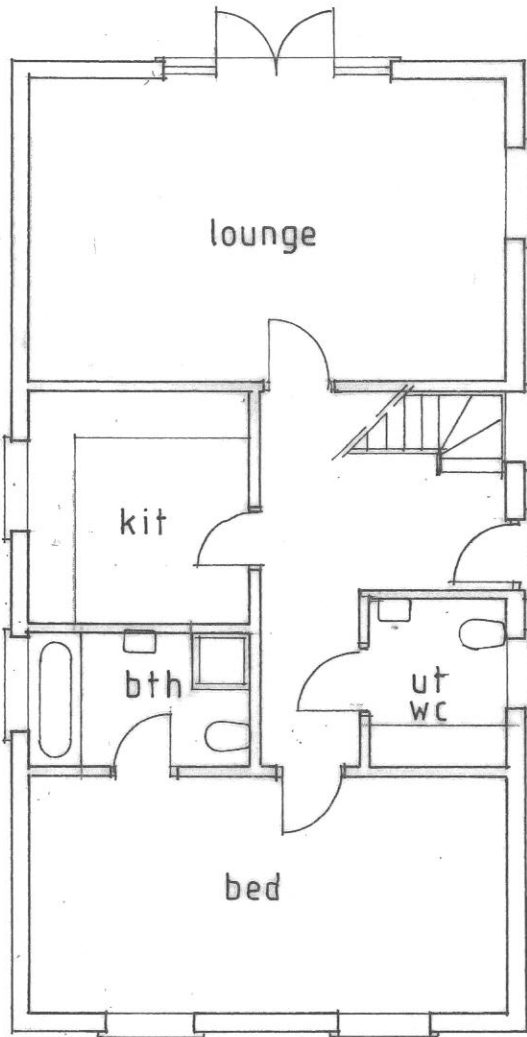

WILLIAMS DESIGN

66 NUTFIELD ROAD
ROWNHAMS
SOUTHAMPTON
HAMPSHIRE

07510 656649

WILLIAMSDESIGN@TISCALI.CO.UK

PROJECT

LAND TO REAR OF ROXTONS

TITLE

FLOOR PLANS

SCALE DATE REVISION

1:100 JAN '15

DRAWING SK 1002

GROUND 1:100

FIRST 1:100

C